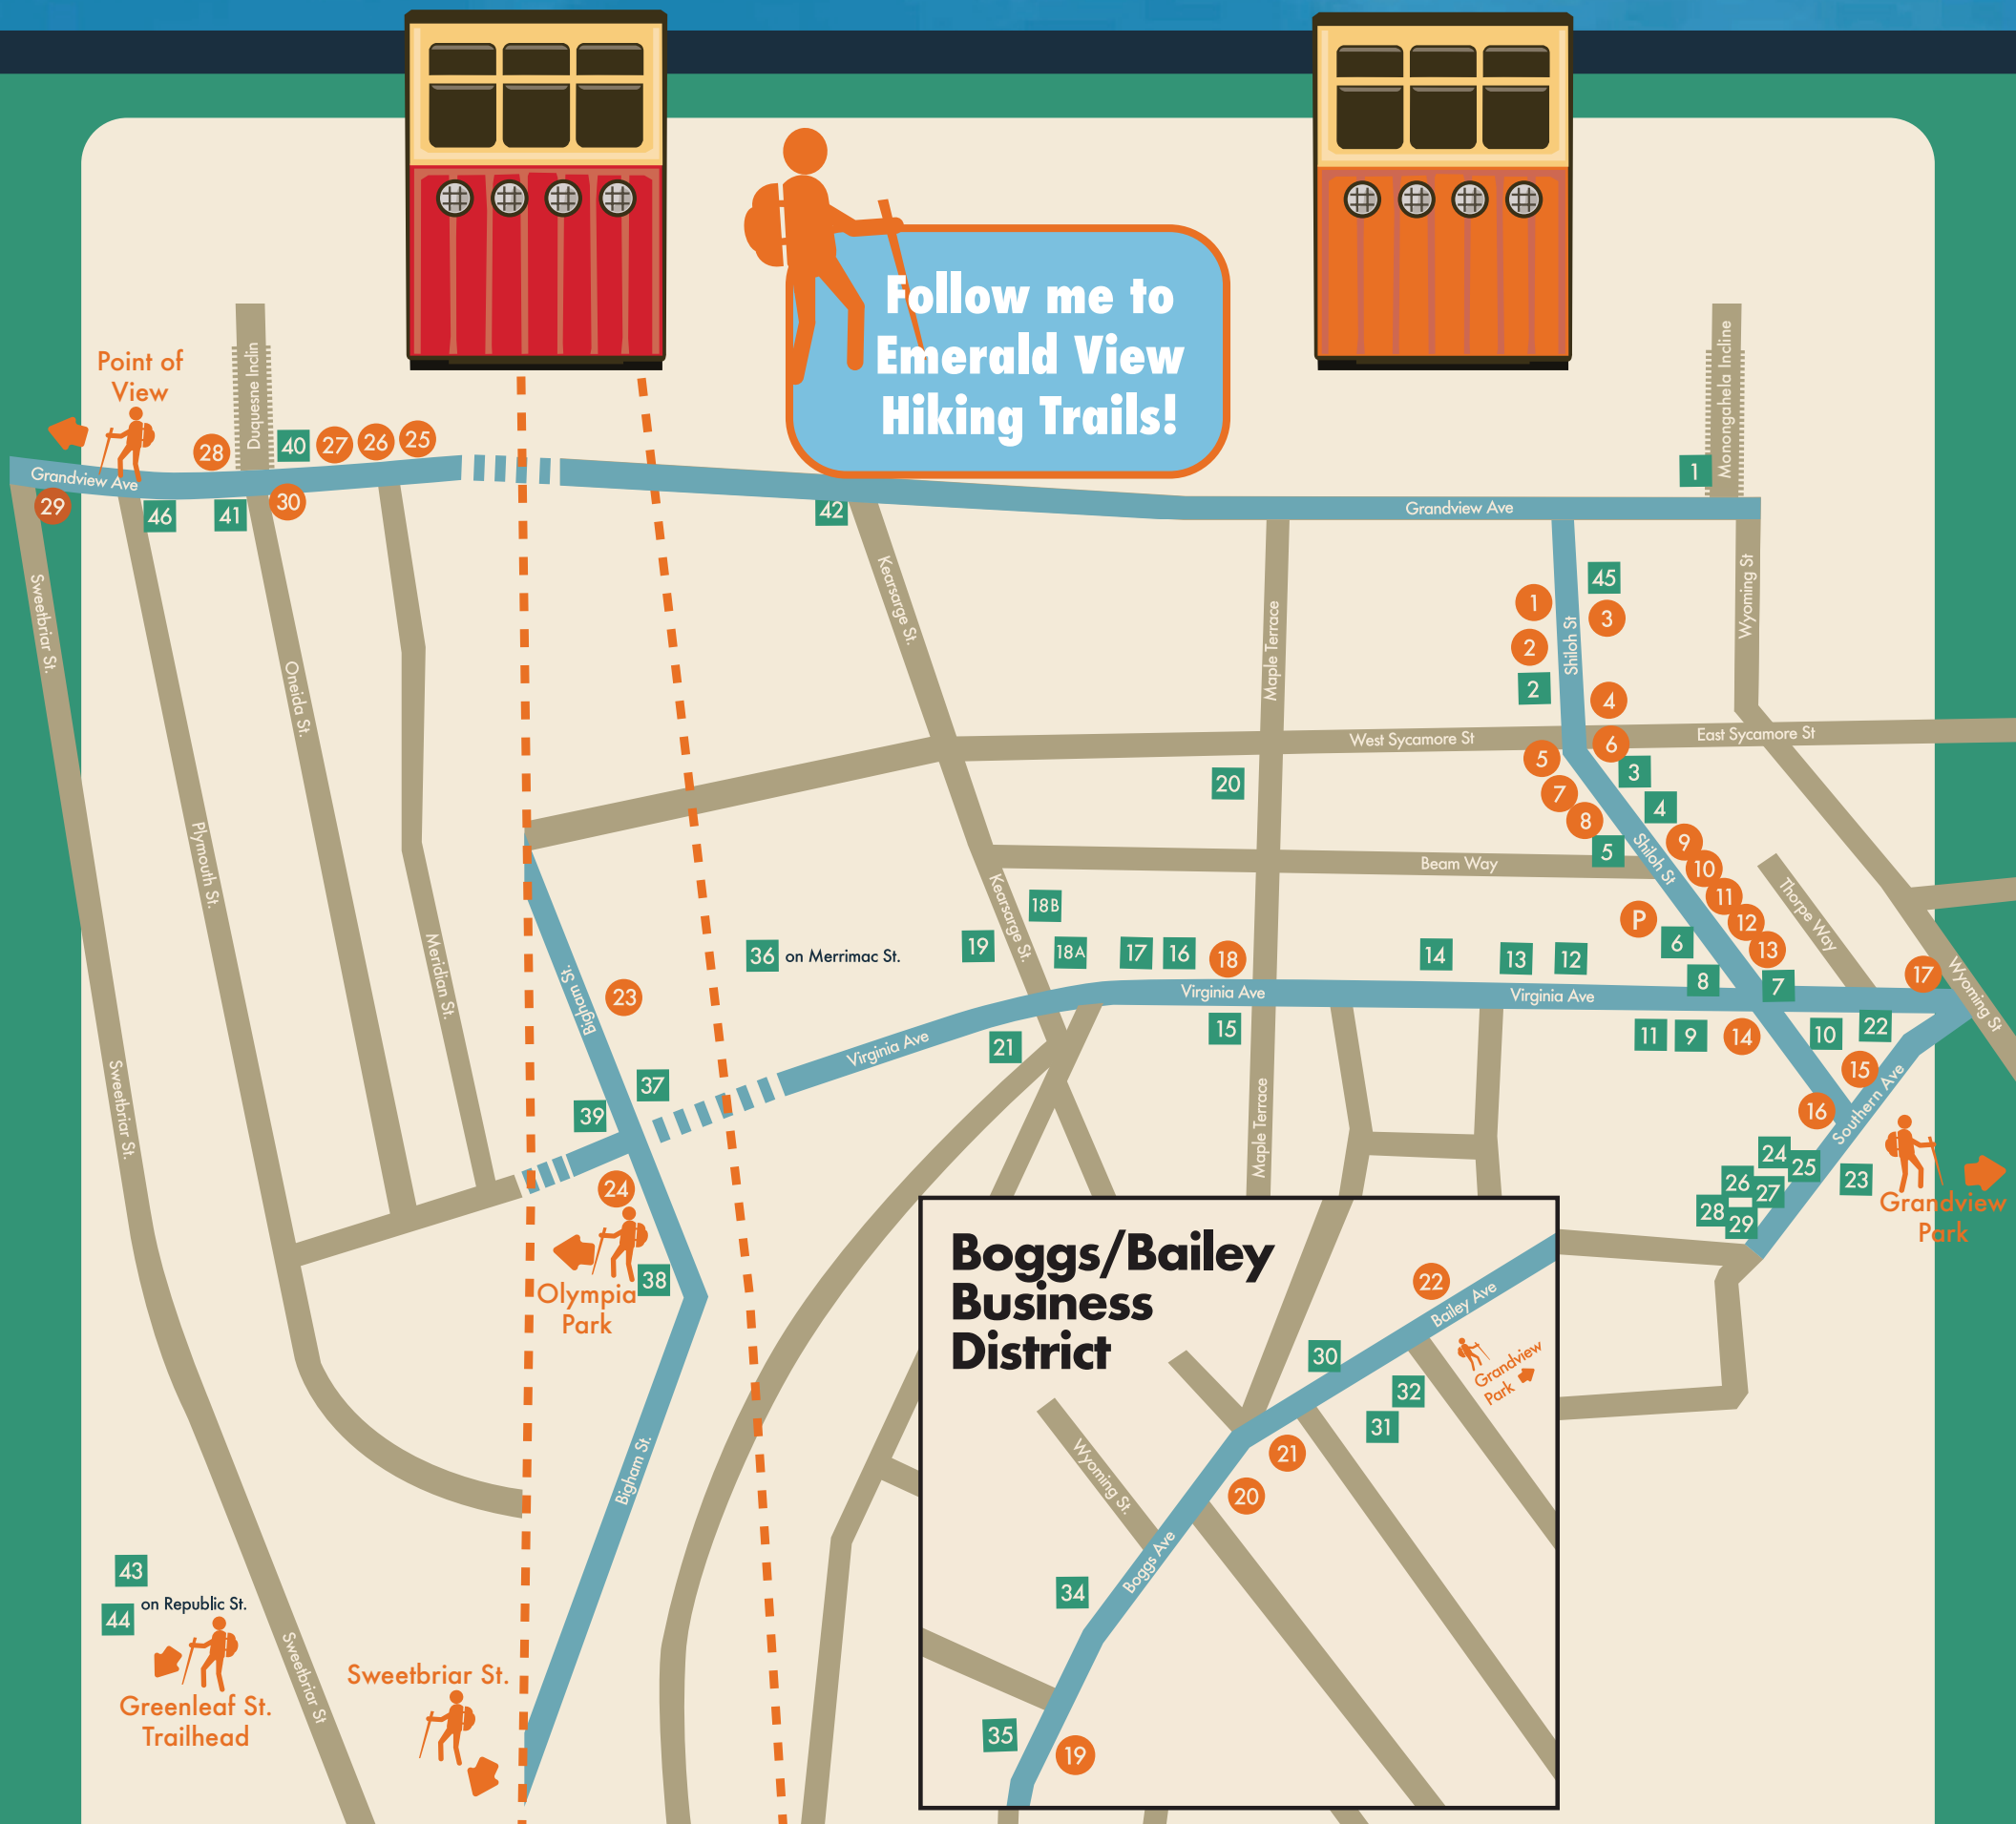

Welcome!

DUQUESNE HEIGHTS to MOUNT WASHINGTON

#BeInclinedPgh

SHOPS & STOPS

1. Monongahela Incline (PAAC)	18A. Virgina Avenue Laundromat	35. Trey's Laundromat
2. Key Bank	18B. Jules Italian Market	36. David Allen Clothing
3. Eiseltown Flowers & Gifts	19. Coen Market	37. Armful of Flowers
4. U.S. Post Office	20. South Hills Cleaning and Tailoring	38. J.J. Bosley, CPA
5. Thomas Allen Salon	21. Slater and Son's Funeral Home	39. Steel City Salon
6. Rewis & Yoder, PC	22. Taste Buds Convenience Store	40. Duquesne Incline
7. Fine Wine & Good Spirits	23. Yahdee's Barbership	41. Grice Chiropractic
8. PNC Bank	24. Wash House Art Studios	42. Carnegie Library
9. Incline Fitness & Health	25. Karate on the Mount	43. Salon Vibes on the Mount
10. love, Pittsburgh Gift Shop	26. Joel Klimk, DMD	44. Soyil Candles by Greta
11. Mt. Washington Shop n Save	27. All Day Fitness	45. Beats by Nesh Beauty Studio
12. Mount Washington Senior Center	28. Joyce, Inc.	46. Grandview Distributing
13. XO Salon	29. Galasso Real Estate	
14. Wallace Floral Shoppe	30. Anytime Tan	
15. Rite Aid	31. Coen Market	
16. Dawn's Creative Styles	32. Medicine Shoppe	
17. Brusco-Falvo Funeral Home	34. Waldo and Associates	

EAT & DRINK

1. DiFore's Ice Cream Delite	19. Jonny's Bar
2. Grand Brew Cafe	20. La Tavola Italiana Restaurant
3. Shiloh Gastro	21. Fox's Pizza Den
4. Gordo's Tacos & Tequila	22. Satalio's
5. The Summit	23. Bigham Tavern
6. Redbeard's Sports Bar & Grill	24. Cafe Cravings
7. Sesame Garden	25. LeMont
8. Cafe Nikos	26. Otaru Japanese Restaurant
9. Sloppy Joe's	27. Grandview Saloon
10. Subway	28. Altius
11. Eggs n Moore on the Mount	29. Monterey Bay Fish Grotto
12. Packs & Dogs	30. Steel Mill Saloon
13. Grandview Bakery	
14. J & J's Family Restaurant & Catering	
15. Scarpaci's	
16. Kavsar Uzbek Restaurant	
17. Coughlin's Law Kitchen & Ale House	
18. Joe Cestone's Pizzeria	

MOUNT WASHINGTON
COMMUNITY DEVELOPMENT CORPORATION

Visit mwcdc.org to learn more about Mount Washington