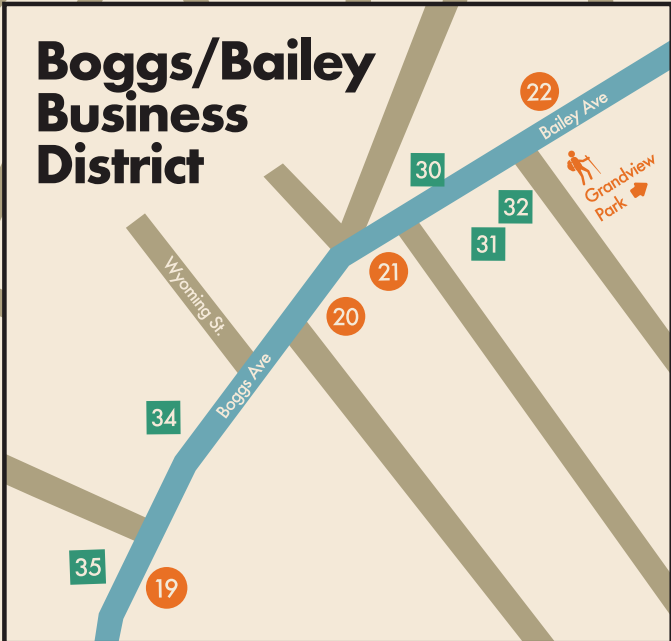

Welcome!

DUQUESNE HEIGHTS to MOUNT WASHINGTON

#BeInclinedPgh

SHOPS & STOPS

- | | | |
|------------------------------------|--|---------------------------------|
| 1. Monongahela Incline (PAAC) | 18A. Virgina Avenue Laundromat | 35. Trey's Laundromat |
| 2. Key Bank | 18B. Jules Italian Market | 36. David Allen Clothing |
| 3. Eiseltown Flowers & Gifts | 19. Coen Market | 37. Armful of Flowers |
| 4. U.S. Post Office | 20. South Hills Cleaning and Tailoring | 38. J.J. Bosley, CPA |
| 5. Thomas Allen Salon | 21. Slater and Son's Funeral Home | 39. Steel City Salon |
| 6. Rewis & Yoder, PC | 22. Taste Buds Convenience Store | 40. Duquesne Incline |
| 7. Fine Wine & Good Spirits | 23. Yahdee's Barbership | 41. Grice Chiropractic |
| 8. PNC Bank | 24. Wash House Art Studios | 42. Carnegie Library |
| 9. Incline Fitness & Health | 25. Karate on the Mount | 43. Salon Vibes on the Mount |
| 10. love, Pittsburgh Gift Shop | 26. Joel Klimk, DMD | 44. Soyil Candles by Greta |
| 11. Mt. Washington Shop n Save | 27. All Day Fitness | 45. Beats by Nesh Beauty Studio |
| 12. Mount Washington Senior Center | 28. Joyce, Inc. | 46. Grandview Distributing |
| 13. XO Salon | 29. Galasso Real Estate | |
| 14. Wallace Floral Shoppe | 30. Anytime Tan | |
| 15. Rite Aid | 31. Coen Market | |
| 16. Dawn's Creative Styles | 32. Medicine Shoppe | |
| 17. Brusco-Falvo Funeral Home | 34. Waldo and Associates | |